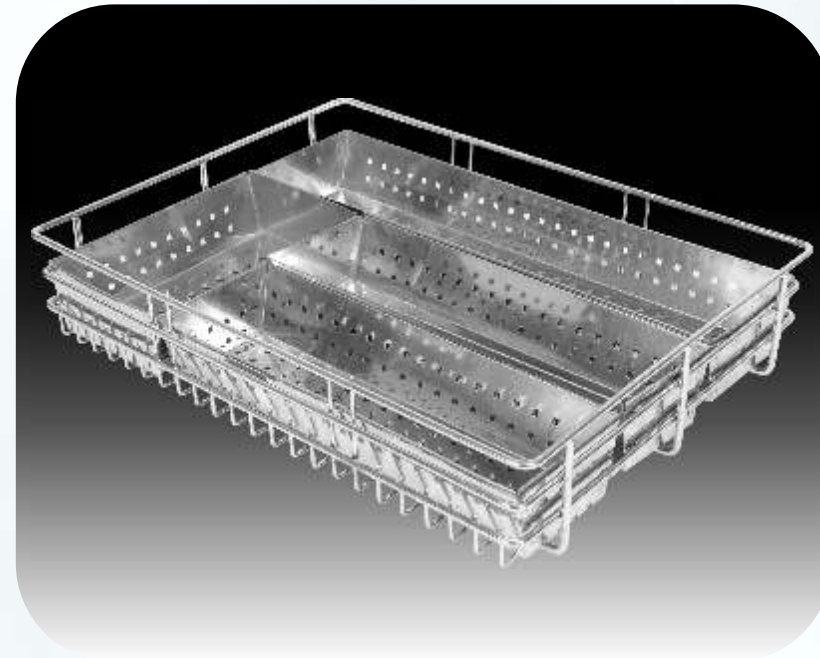

RECIPEE HOLDER

Width	18	457
Depth	13	330
Height	1.5	38

BIN HOLDER

Width	10	250
Depth	7.5	190

WINE GLASS HOLDER

Width	13.5	342
Depth	4.5, 8, 12, 16	110, 210, 310, 410
Height	2.5	64

CYLINDER TROLLY

GLASS BASKET

Width	15, 17, 19, 21	381, 431, 482, 533
Depth	20, 22, 24	508, 560, 610
Height	4	101

GRAIN TROLLY

Width	15, 17, 19, 21	381, 431, 482, 533
Depth	20, 22, 24	508, 560, 610
Height	8	203

PREMIUM CUTLERY BOX TYPE

Width	15, 17, 19, 21	381, 431, 482, 533
Depth	20, 22, 24	508, 560, 610
Height	4	101

DETERGENT HOLDER

Width	12	305
Depth	8	203
Height	12	305

BIG CUP & SAUCER

Width	24, 27.5, 32.5	610, 698, 825
Depth	20, 22, 24	508, 560, 610
Height	4	101