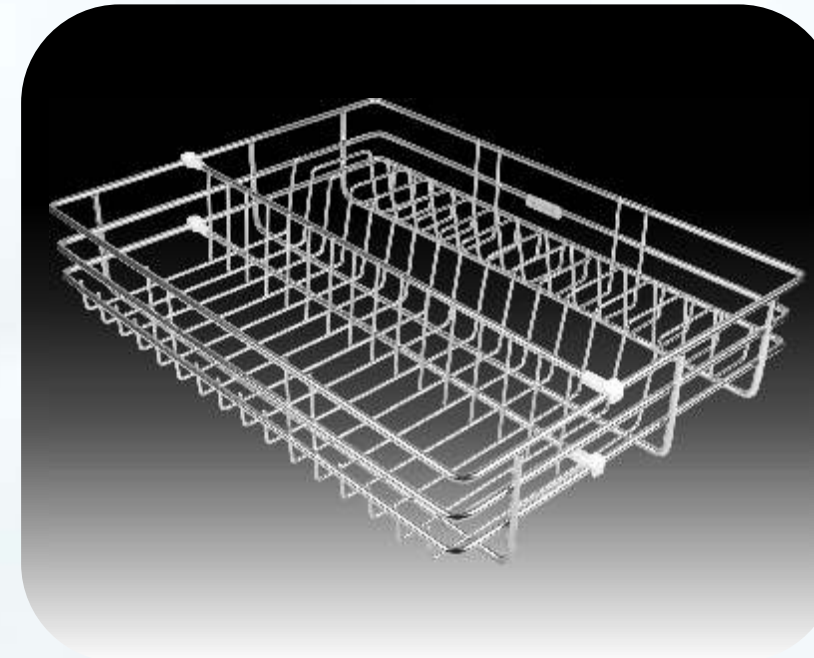

PADDLE DUST BIN

Width	7 x 11	178 x 280
Depth	8 x 13	203 x 330
Height	10 x 15	254 x 380

BOTTLE PLATE PULL OUT

Width	12	304
Depth	20, 22, 24	508, 560, 610
Height	17	431

CUP & SAUCER

Width	15, 17, 19, 21	381, 431, 482, 533
Depth	20, 22, 24	508, 560, 610
Height	4	101

PERFUME RACK / GLASS STAND

Width	12, 15	305, 381
Depth	4.5	115
Height	4	101

PERFORATED CUTLERY

Width	15, 17, 19, 21	381, 431, 482, 533
Depth	20, 22, 24	508, 560, 610
Height	4	101

VEGETABLE BASKET

Width	15, 17, 19, 21	381, 431, 482, 533
Depth	20	508
Height	6	152