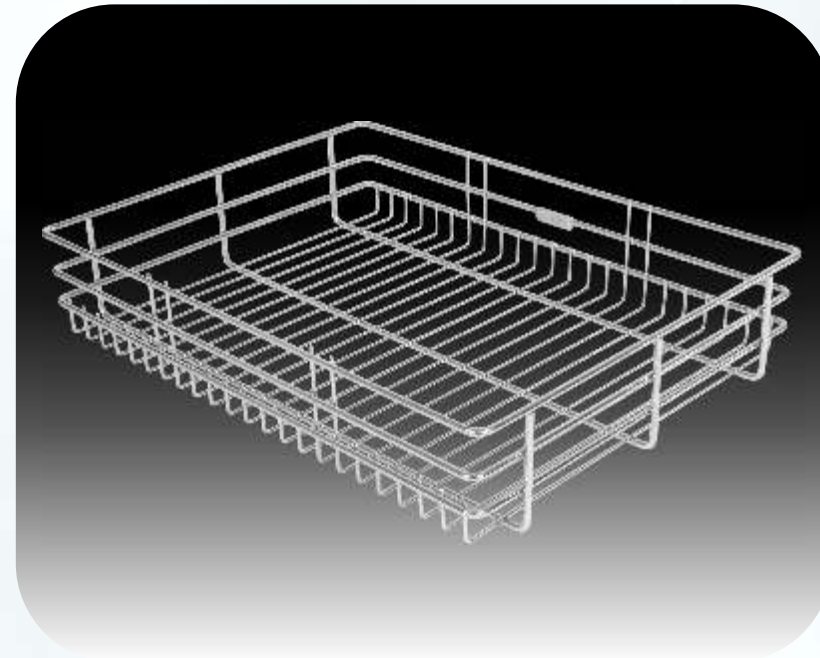

Italian Technology Made

Crimson - 094272 41661

When Only
Quality is acceptable!

E - S Q U A R E

PLAIN BASKET

Width	6, 8, 12, 15, 17, 19, 21, 24, 27.5, 32.5	152, 203, 304, 381, 431, 482, 533, 609, 698, 825
Depth	20, 22, 24	508, 560, 610
Height	4, 6, 8	101, 152, 203

PARTITION BASKET

Width	15, 17, 19, 21	381, 431, 482, 533
Depth	20, 22, 24	508, 560, 610
Height	4, 6, 8	101, 152, 203

ALIVATOR

CUTLERY BASKET

Width	15, 17, 19, 21	381, 431, 482, 533
Depth	20, 22, 24	508, 560, 610
Height	4	101