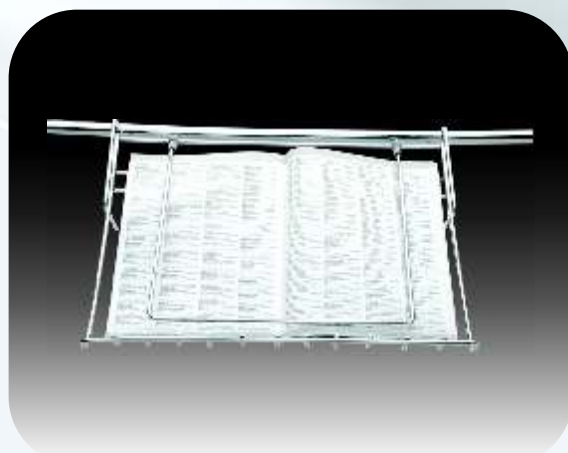

TROUSER RACK

Width	15, 17, 19, 21, 24, 27.5, 32.5	381, 431, 482, 533, 698, 825
Depth	22	560
Height	3	76

FRUIT TRAY

SLIDER HANGER HOLDER

HOOK LINER

GLASS TRAY

SHOE RACK

Width	25	635
Depth	13	330
Height	20.5	520

RECIPEE HOLDER

Width	18	457
Depth	13	330
Height	1.5	38

BIN HOLDER

Width	10	250
Depth	7.5	190

WINE GLASS HOLDER

Width	13.5	342
Depth	4.5, 8, 12, 16	110, 210, 310, 410
Height	2.5	64

CYLINDER TROLLY

GLASS BASKET