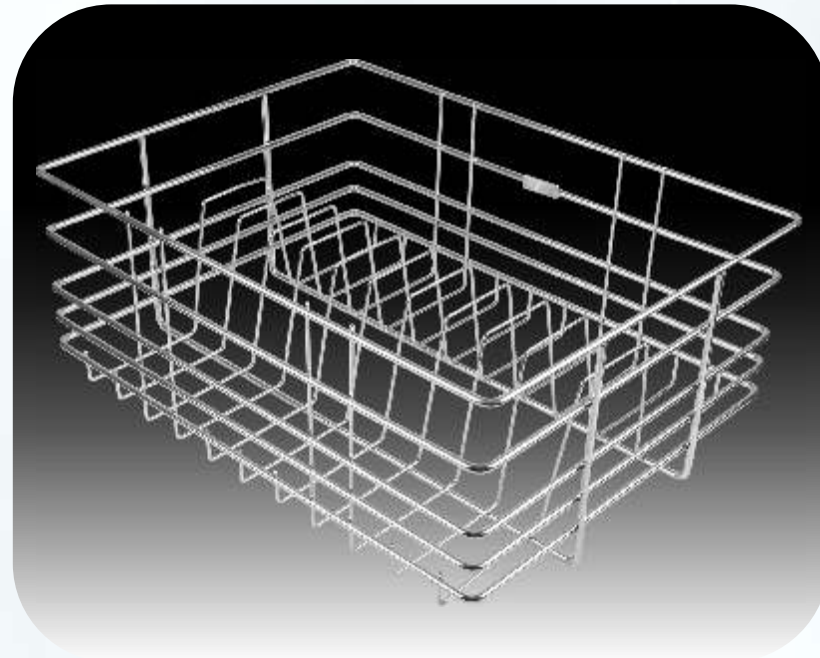

PULL OUT BASKET

Width	15, 17, 19, 21, 24, 27.5, 32.5	381, 431, 482, 533, 609, 698, 825
Depth	20, 22, 24	508, 560, 610
Height	4, 6, 8	101, 152, 203

CARROUSEL

18, 20, 22, 24, 28 | 450, 500, 550, 600, 700

D-TRAY

18, 20, 22, 24, 28 | 450, 500, 550, 600, 700

FULL ROUND

18, 20, 22, 24, 28 | 450, 500, 550, 600, 700

THALI BASKET

Width	15, 17, 19, 21	381, 431, 482, 533
Depth	20, 22, 24	508, 560, 610
Height	6, 8	152, 203

PLATE BASKET

Width	15, 17, 19, 21	381, 431, 482, 533
Depth	20, 22, 24	508, 560, 610
Height	6, 8	152, 203

SAREE SLIDER

Width	6	150
Depth	20	508
Height	4	101

LOOSE PARTITION

HOT PLATE

Width	12	304
Depth	8	203
Height	1.5	38