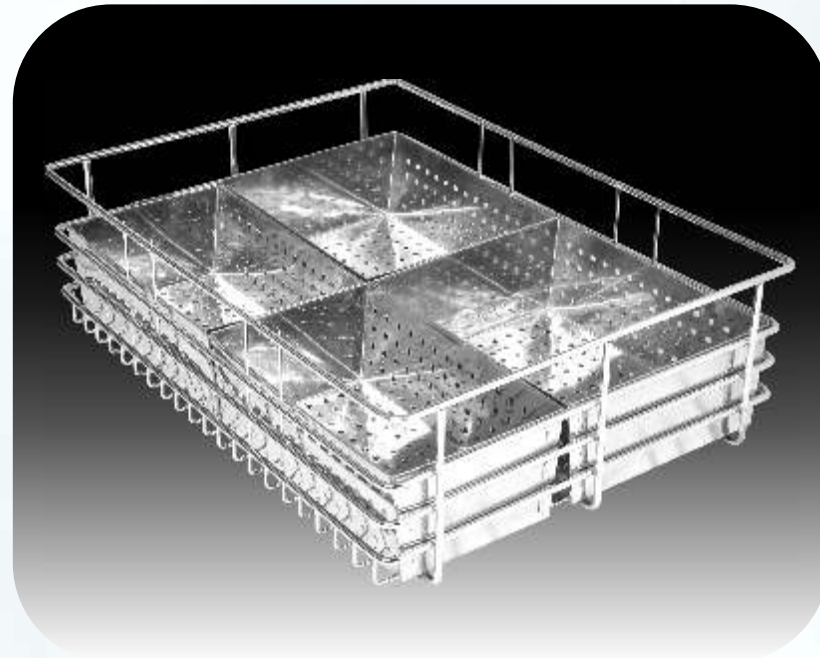

PADDLE DUST BIN

Width	7 x 11	178 x 280
Depth	8 x 13	203 x 330
Height	10 x 15	254 x 380

BOTTLE PLATE PULL OUT

Width	12	304
Depth	20, 22, 24	508, 560, 610
Height	17	431

CUP & SAUCER

Width	15, 17, 19, 21	381, 431, 482, 533
Depth	20, 22, 24	508, 560, 610
Height	4	101

PERFUME RACK / GLASS STAND

Width	12, 15	305, 381
Depth	4.5	115
Height	4	101

PERFORATED CUTLERY

Width	15, 17, 19, 21	381, 431, 482, 533
Depth	20, 22, 24	508, 560, 610
Height	4	101

VEGETABLE BASKET

Width	15, 17, 19, 21	381, 431, 482, 533
Depth	20	508
Height	6	152

TRIPLE CORNER

Width	9	228
Depth	9	228
Height	27	685

MULTI PURPOSE RACK

Width	6, 8, (6+6) (6+8) (8+8)	152, 206
Depth	20, 22, 24	508, 560, 610
Height	17	431

DOUBLE CORNER

Width	9	228
Depth	9	228
Height	17	431

SINGLE CORNER

Width	9	228
Depth	9	228
Height	7	178

DOUBLE BASKET PULL OUT

Width	4, 6, 8, 10, 12	101, 152, 206, 254, 304
Depth	20, 22, 24	508, 560, 610
Height	17	431

PREMIUM PLAIN BASKET

Width	15, 17, 19, 21	381, 431, 482, 533
Depth	20, 22, 24	508, 560, 610
Height	4, 6, 8	101, 152, 203