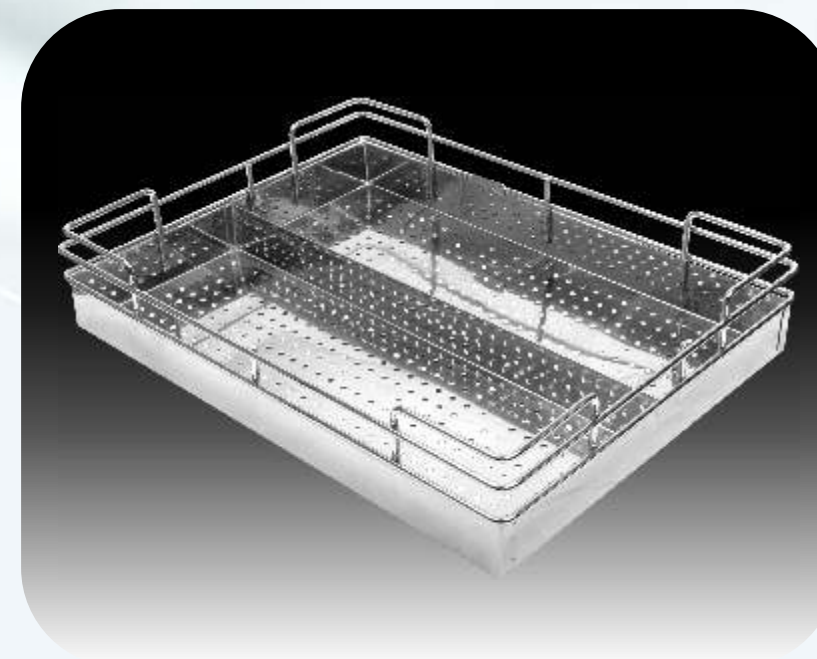

SINGLE CORNER

Width	9	228
Depth	9	228
Height	7	178

DOUBLE BASKET PULL OUT

Width	4, 6, 8, 10, 12	101, 152, 206, 254, 304
Depth	20, 22, 24	508, 560, 610
Height	17	431

PREMIUM PLAIN BASKET

Width	15, 17, 19, 21	381, 431, 482, 533
Depth	20, 22, 24	508, 560, 610
Height	4, 6, 8	101, 152, 203

TRIPLE BASKET PULL OUT

Width	4, 6, 8, 10, 12	101, 152, 206, 254, 304
Depth	20, 22, 24	508, 560, 610
Height	21	533

PREMIUM PARTITION BASKET

Width	15, 17, 19, 21	381, 431, 482, 533
Depth	20, 22, 24	508, 560, 610
Height	4, 6, 8	101, 152, 203