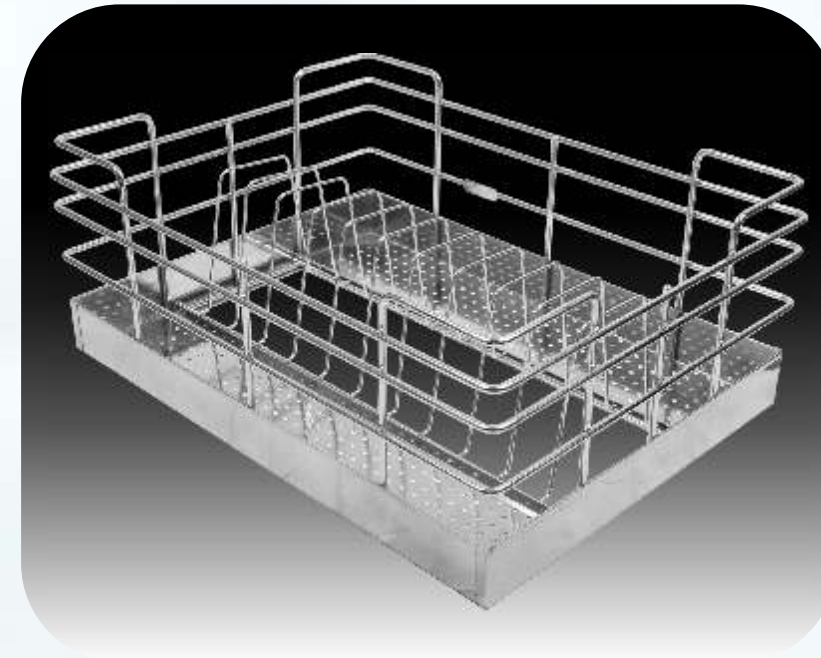

SINGLE CORNER

Width	9	228
Depth	9	228
Height	7	178

DOUBLE BASKET PULL OUT

Width	4, 6, 8, 10, 12	101, 152, 206, 254, 304
Depth	20, 22, 24	508, 560, 610
Height	17	431

PREMIUM PLAIN BASKET

Width	15, 17, 19, 21	381, 431, 482, 533
Depth	20, 22, 24	508, 560, 610
Height	4, 6, 8	101, 152, 203

TRIPLE BASKET PULL OUT

Width	4, 6, 8, 10, 12	101, 152, 206, 254, 304
Depth	20, 22, 24	508, 560, 610
Height	21	533

PREMIUM PARTITION BASKET

Width	15, 17, 19, 21	381, 431, 482, 533
Depth	20, 22, 24	508, 560, 610
Height	4, 6, 8	101, 152, 203

PREMIUM CUP & SAUCER BASKET

Width	15, 17, 19, 21	381, 431, 482, 533
Depth	20, 22, 24	508, 560, 610
Height	4	101

PREMIUM THALI BASKET

Width	15, 17, 19, 21	381, 431, 482, 533
Depth	20, 22, 24	508, 560, 610
Height	6, 8	152, 203

PREMIUM CUTLERY BASKET

Width	15, 17, 19, 21	381, 431, 482, 533
Depth	20, 22, 24	508, 560, 610
Height	4	101

PREMIUM PLATE BASKET

Width	15, 17, 19, 21	381, 431, 482, 533
Depth	20, 22, 24	508, 560, 610
Height	6, 8	152, 203