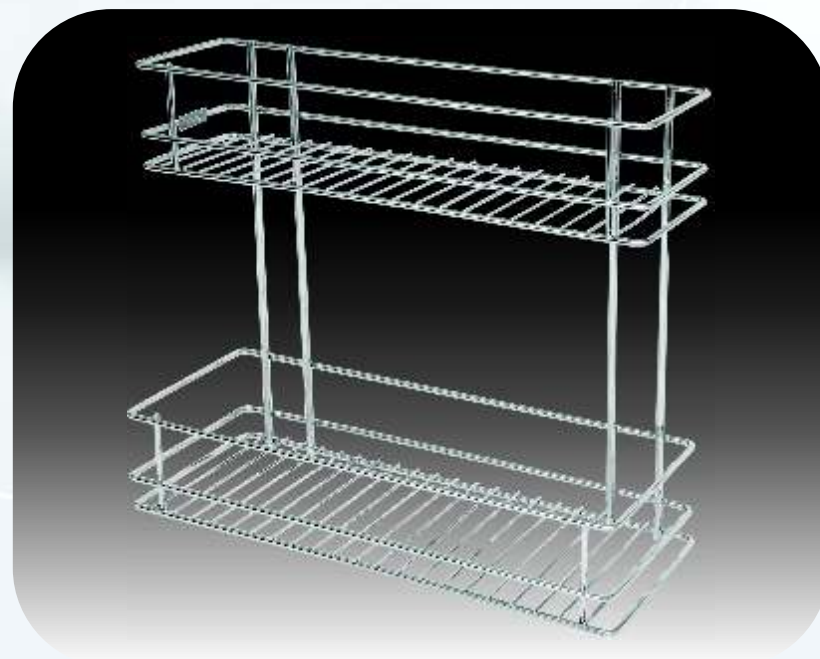

PERFUME RACK / GLASS STAND

Width	12, 15	305, 381
Depth	4.5	115
Height	4	101

PERFORATED CUTLERY

Width	15, 17, 19, 21	381, 431, 482, 533
Depth	20, 22, 24	508, 560, 610
Height	4	101

VEGETABLE BASKET

Width	15, 17, 19, 21	381, 431, 482, 533
Depth	20	508
Height	6	152

TRIPLE CORNER

Width	9	228
Depth	9	228
Height	27	685

MULTI PURPOSE RACK

Width	6, 8, (6+6) (6+8) (8+8)	152, 206
Depth	20, 22, 24	508, 560, 610
Height	17	431

DOUBLE CORNER

Width	9	228
Depth	9	228
Height	17	431

SINGLE CORNER

Width	9	228
Depth	9	228
Height	7	178

DOUBLE BASKET PULL OUT

Width	4, 6, 8, 10, 12	101, 152, 206, 254, 304
Depth	20, 22, 24	508, 560, 610
Height	17	431

PREMIUM PLAIN BASKET

Width	15, 17, 19, 21	381, 431, 482, 533
Depth	20, 22, 24	508, 560, 610
Height	4, 6, 8	101, 152, 203