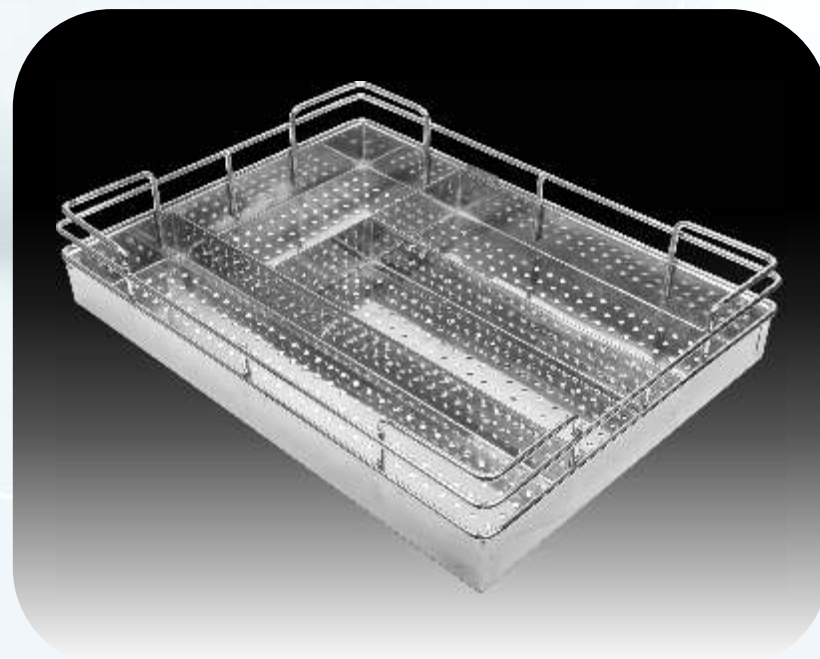

SINGLE CORNER

Width	9	228
Depth	9	228
Height	7	178

DOUBLE BASKET PULL OUT

Width	4, 6, 8, 10, 12	101, 152, 206, 254, 304
Depth	20, 22, 24	508, 560, 610
Height	17	431

PREMIUM PLAIN BASKET

Width	15, 17, 19, 21	381, 431, 482, 533
Depth	20, 22, 24	508, 560, 610
Height	4, 6, 8	101, 152, 203

TRIPLE BASKET PULL OUT

Width	4, 6, 8, 10, 12	101, 152, 206, 254, 304
Depth	20, 22, 24	508, 560, 610
Height	21	533

PREMIUM PARTITION BASKET

Width	15, 17, 19, 21	381, 431, 482, 533
Depth	20, 22, 24	508, 560, 610
Height	4, 6, 8	101, 152, 203

PREMIUM CUP & SAUCER BASKET

Width	15, 17, 19, 21	381, 431, 482, 533
Depth	20, 22, 24	508, 560, 610
Height	4	101

PREMIUM THALI BASKET

Width	15, 17, 19, 21	381, 431, 482, 533
Depth	20, 22, 24	508, 560, 610
Height	6, 8	152, 203

PREMIUM CUTLERY BASKET

Width	15, 17, 19, 21	381, 431, 482, 533
Depth	20, 22, 24	508, 560, 610
Height	4	101

PREMIUM PLATE BASKET

Width	15, 17, 19, 21	381, 431, 482, 533
Depth	20, 22, 24	508, 560, 610
Height	6, 8	152, 203