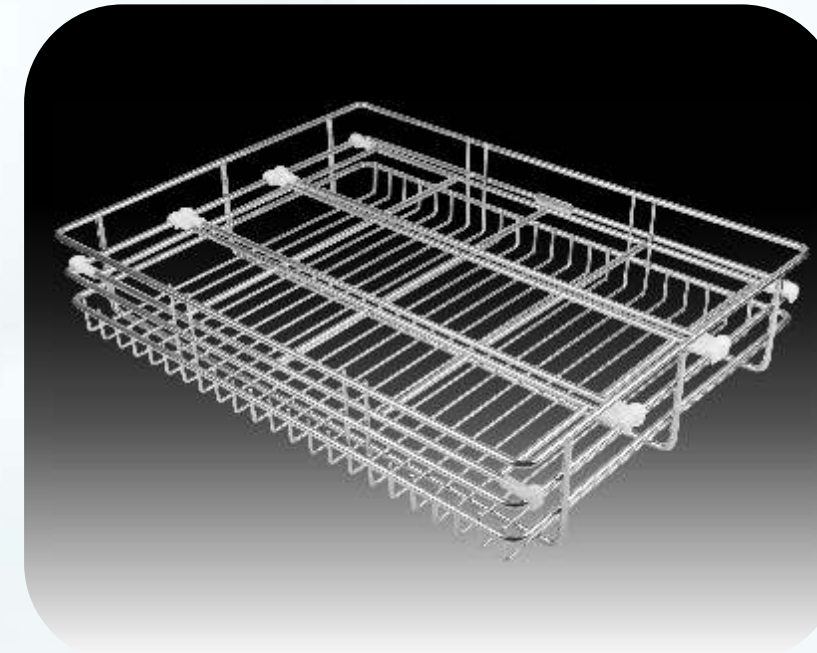

TROUSER RACK

Width	15, 17, 19, 21, 24, 27.5, 32.5	381, 431, 482, 533, 698, 825
Depth	22	560
Height	3	76

FRUIT TRAY

SLIDER HANGER HOLDER

HOOK LINER

GLASS TRAY

SHOE RACK

Width	25	635
Depth	13	330
Height	20.5	520

RECIPEE HOLDER

Width	18	457
Depth	13	330
Height	1.5	38

BIN HOLDER

Width	10	250
Depth	7.5	190

WINE GLASS HOLDER

Width	13.5	342
Depth	4.5, 8, 12, 16	110, 210, 310, 410
Height	2.5	64

CYLINDER TROLLY

GLASS BASKET

Width	15, 17, 19, 21	381, 431, 482, 533
Depth	20, 22, 24	508, 560, 610
Height	4	101

GRAIN TROLLY

Width	15, 17, 19, 21	381, 431, 482, 533
Depth	20, 22, 24	508, 560, 610
Height	8	203

PREMIUM CUTLERY BOX TYPE

Width	15, 17, 19, 21	381, 431, 482, 533
Depth	20, 22, 24	508, 560, 610
Height	4	101

DETERGENT HOLDER

Width	12	305
Depth	8	203
Height	12	305

BIG CUP & SAUCER

Width	24, 27.5, 32.5	610, 698, 825
Depth	20, 22, 24	508, 560, 610
Height	4	101