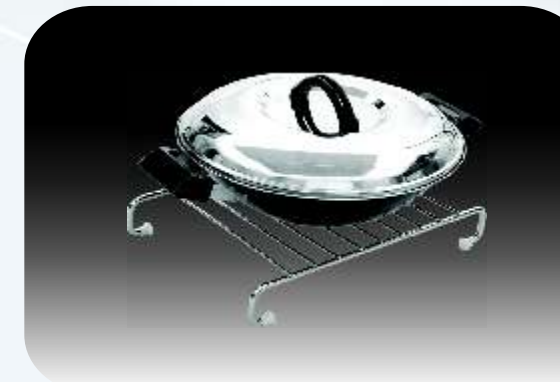

PLATE BASKET

Width	15, 17, 19, 21	381, 431, 482, 533
Depth	20, 22, 24	508, 560, 610
Height	6, 8	152, 203

SAREE SLIDER

Width	6	150
Depth	20	508
Height	4	101

LOOSE PARTITION

HOT PLATE

Width	12	304
Depth	8	203
Height	1.5	38