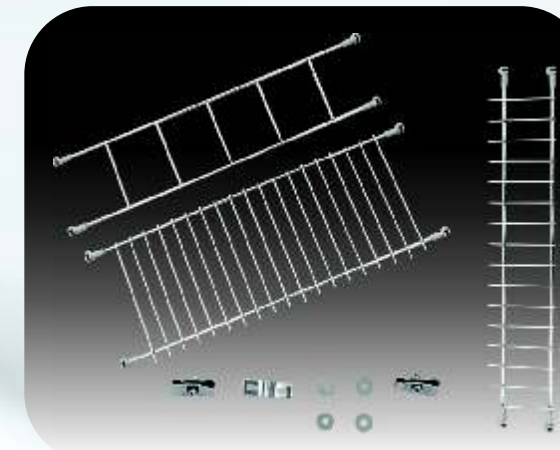

PLATE BASKET

Width	15, 17, 19, 21	381, 431, 482, 533
Depth	20, 22, 24	508, 560, 610
Height	6, 8	152, 203

SAREE SLIDER

Width	6	150
Depth	20	508
Height	4	101

LOOSE PARTITION

HOT PLATE

Width	12	304
Depth	8	203
Height	1.5	38

TROUSER RACK

Width	15, 17, 19, 21, 24, 27.5, 32.5	381, 431, 482, 533, 698, 825
Depth	22	560
Height	3	76

FRUIT TRAY

SLIDER HANGER HOLDER

HOOK LINER

GLASS TRAY

SHOE RACK

Width	25	635
Depth	13	330
Height	20.5	520