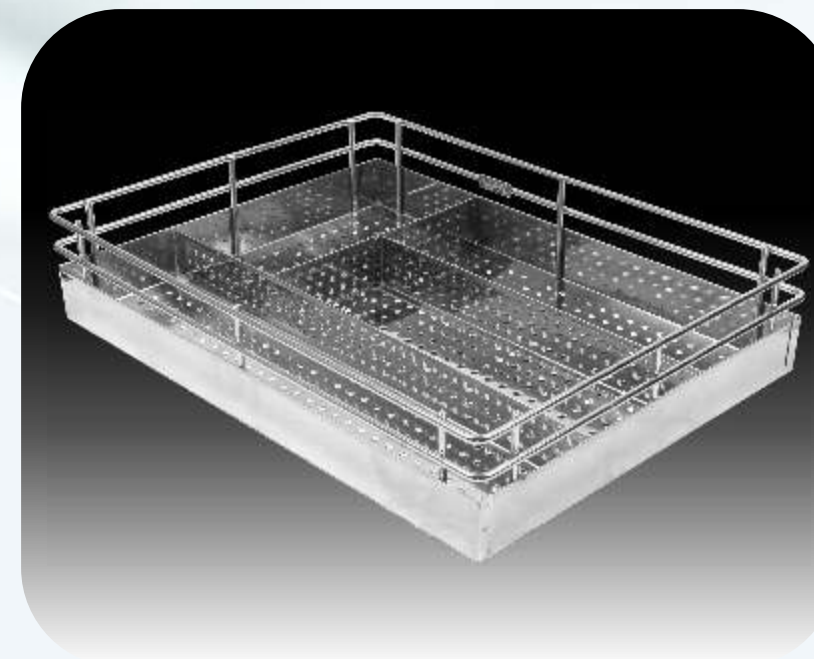

PADDLE DUST BIN

Width	7 x 11	178 x 280
Depth	8 x 13	203 x 330
Height	10 x 15	254 x 380

BOTTLE PLATE PULL OUT

Width	12	304
Depth	20, 22, 24	508, 560, 610
Height	17	431

CUP & SAUCER

Width	15, 17, 19, 21	381, 431, 482, 533
Depth	20, 22, 24	508, 560, 610
Height	4	101

PERFUME RACK / GLASS STAND

Width	12, 15	305, 381
Depth	4.5	115
Height	4	101

PERFORATED CUTLERY

Width	15, 17, 19, 21	381, 431, 482, 533
Depth	20, 22, 24	508, 560, 610
Height	4	101

VEGETABLE BASKET

Width	15, 17, 19, 21	381, 431, 482, 533
Depth	20	508
Height	6	152