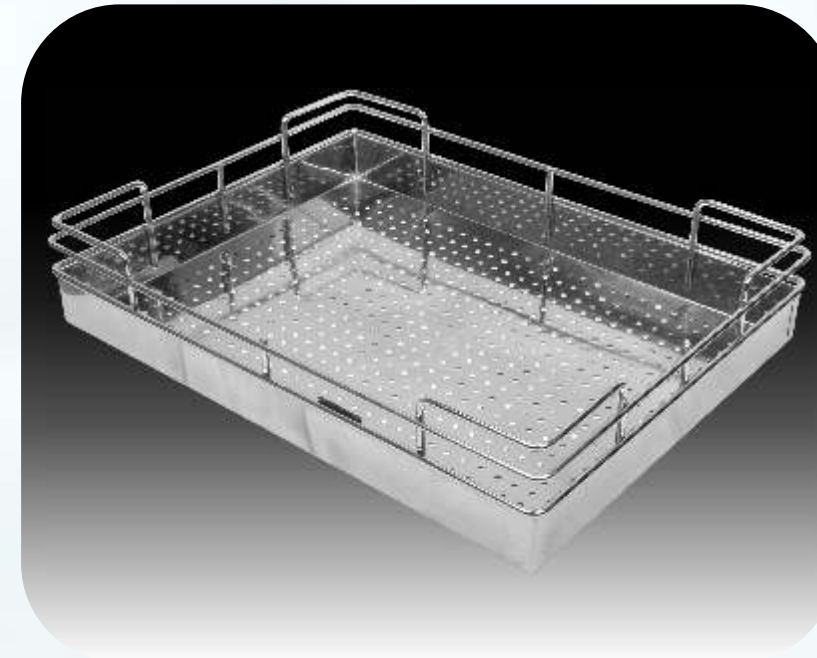

SINGLE CORNER

Width	9	228
Depth	9	228
Height	7	178

DOUBLE BASKET PULL OUT

Width	4, 6, 8, 10, 12	101, 152, 206, 254, 304
Depth	20, 22, 24	508, 560, 610
Height	17	431

PREMIUM PLAIN BASKET

Width	15, 17, 19, 21	381, 431, 482, 533
Depth	20, 22, 24	508, 560, 610
Height	4, 6, 8	101, 152, 203

TRIPLE BASKET PULL OUT

Width	4, 6, 8, 10, 12	101, 152, 206, 254, 304
Depth	20, 22, 24	508, 560, 610
Height	21	533

PREMIUM PARTITION BASKET

Width	15, 17, 19, 21	381, 431, 482, 533
Depth	20, 22, 24	508, 560, 610
Height	4, 6, 8	101, 152, 203